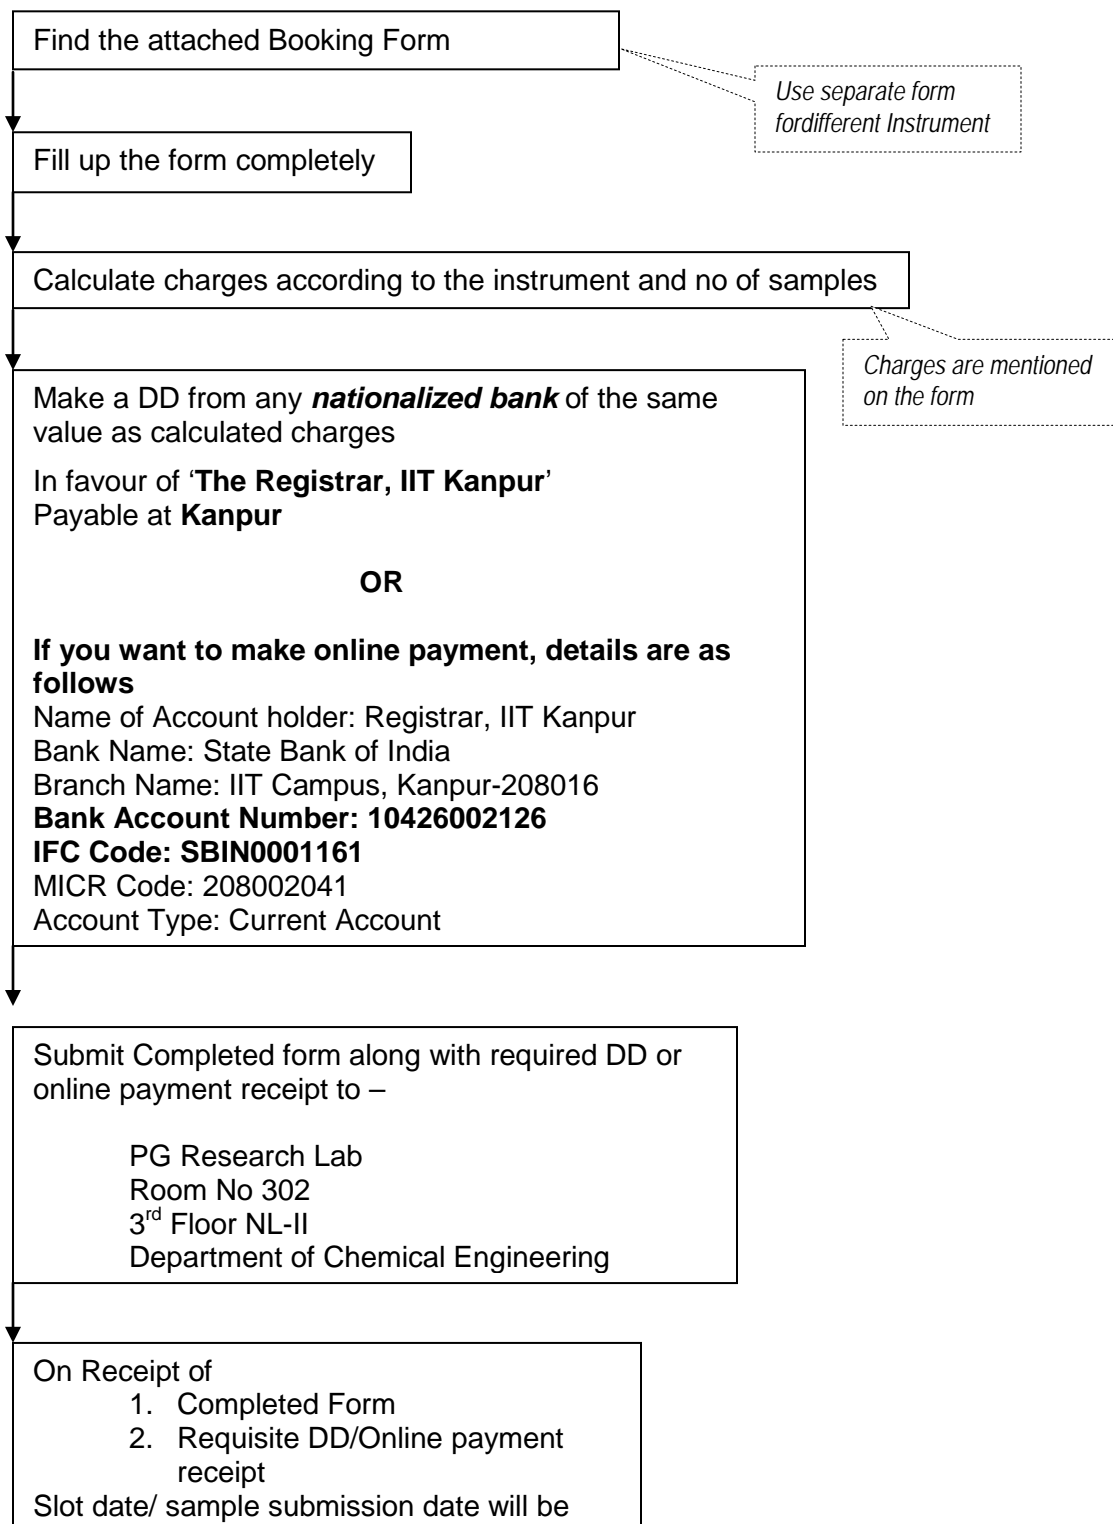

PG Research Lab Booking Procedure for Outside IITK users

***DD/Online payment mode, Amount should include 18% GST Charges

PG Research Lab Contact No:6538, 7607490023