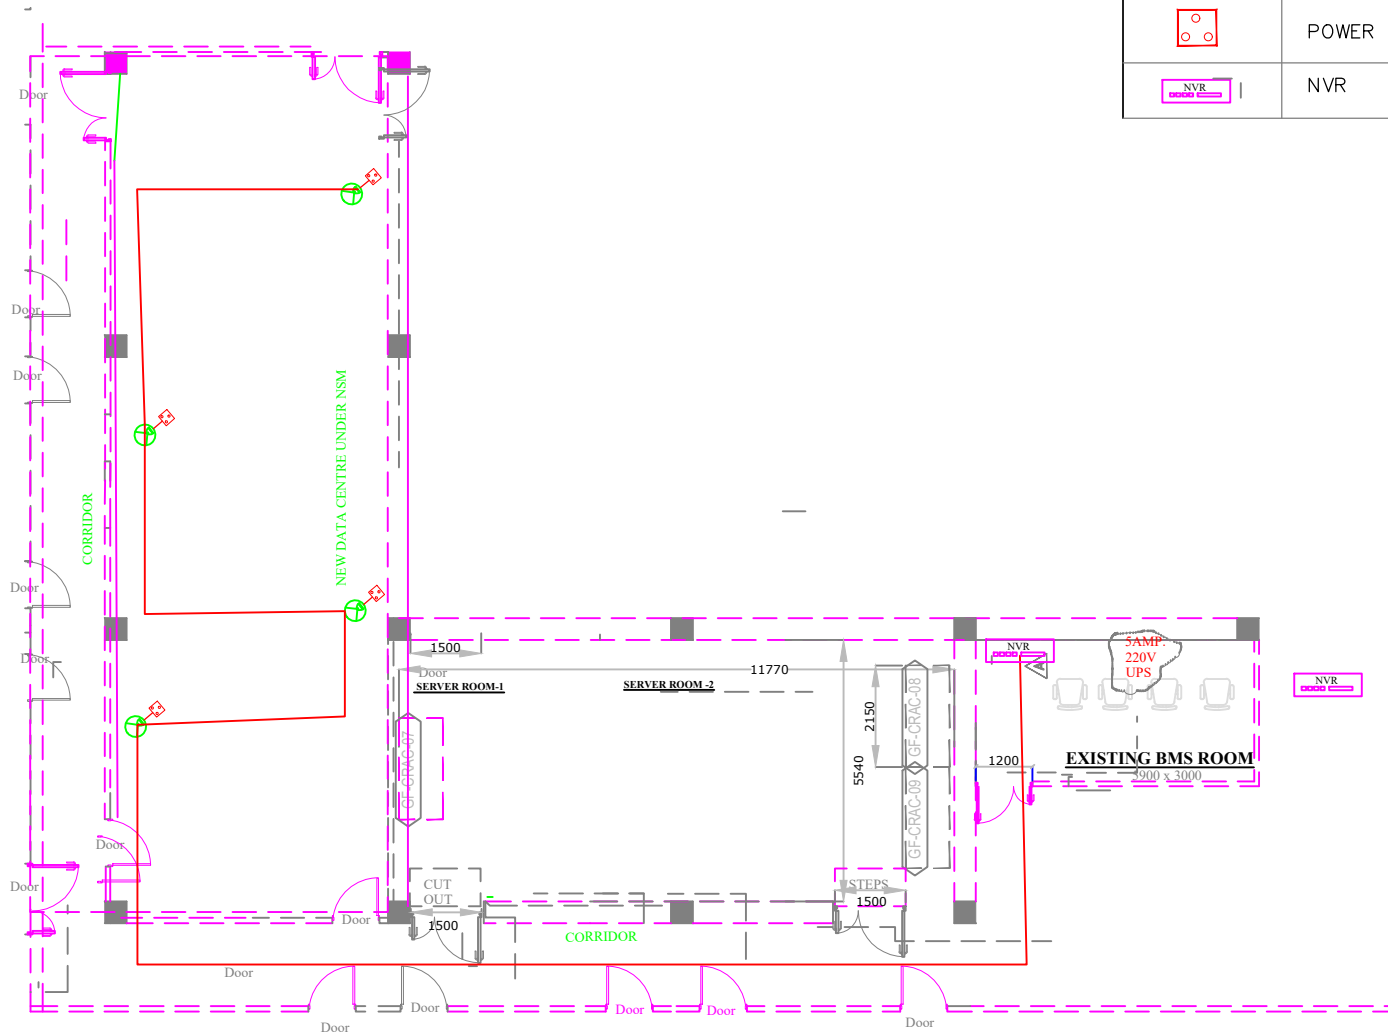

CCTV

<u>SYMBOL</u>	<u>DESCRIPTION</u>	<u>QTY.</u>
	POE CAMERA (INDOOR)	--
	POWER POINT	--
	NVR	--

NAME OF PROJECT: HPC
FACILITY UNDER NSM at
COMPUTER CENTRE IIT
KANPUR

DRAWING: CC TV LAYOUT

DRAWING NO. :
HPC-NSM-BMS-03

PREPARED BY: IIT KANPUR