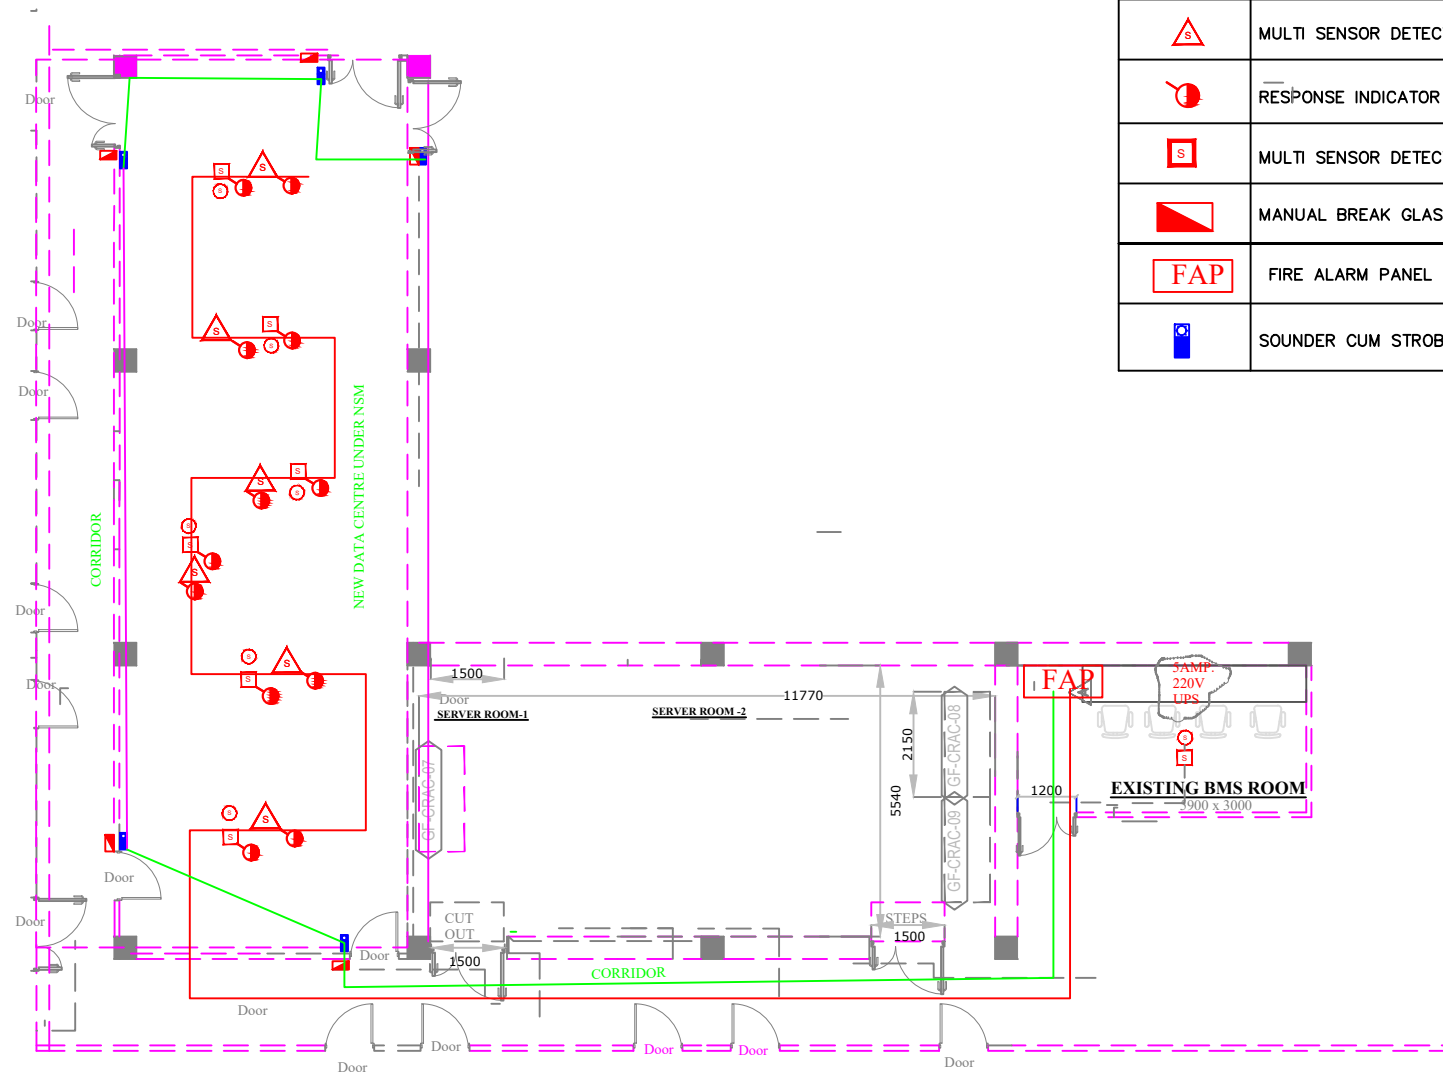

FIRE ALARM SYSTEM

SYMBOL	DESCRIPTION
[S]	MULTI SENSOR DETECTOR (TRUE CEILING)
(S)	MULTI SENSOR DETECTOR (FALSE CEILING)
△S	MULTI SENSOR DETECTOR (BELOW FALSE FLOORING)
[S]	RESPONSE INDICATOR
[S]	MULTI SENSOR DETECTOR
[M]	MANUAL BREAK GLASS
[FAP]	FIRE ALARM PANEL
[S]	SOUNDER CUM STROBER

NAME OF PROJECT: HPC
FACILITY UNDER NSM at
COMPUTER CENTRE IIT
KANPUR

DRAWING: FIRE ALARM
SYSTEM LAYOUT

DRAWING NO. :
HPC-NSM-BMS-01

PREPARED BY: IIT KANPUR